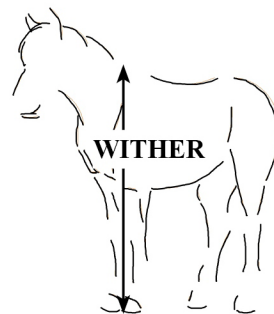

Draft Animals

①

②

③

④

⑤

⑥

⑦

⑧

Heights of animals that pull wagons.

Item	Breed	Height at Withers*
	Clydesdale	68" to 72"
1	Draft horses in general	61" to 65"
2	Appaloosa	56" to 60"
3	Cob	57" to 60"
4	Albanian	50" to 54"
5	American Paint	60" to 64"
6	American Indian	52" to 60"
7	American Mustang	53" to 60"
8	Haflinger	52" to 60"
	Draft Mule	~56"
	Oxen	~48.00"
	Pack Donkey	21" to 52"

*Withers: the highest part of a horse's back, lying at the base of the neck above the shoulders.